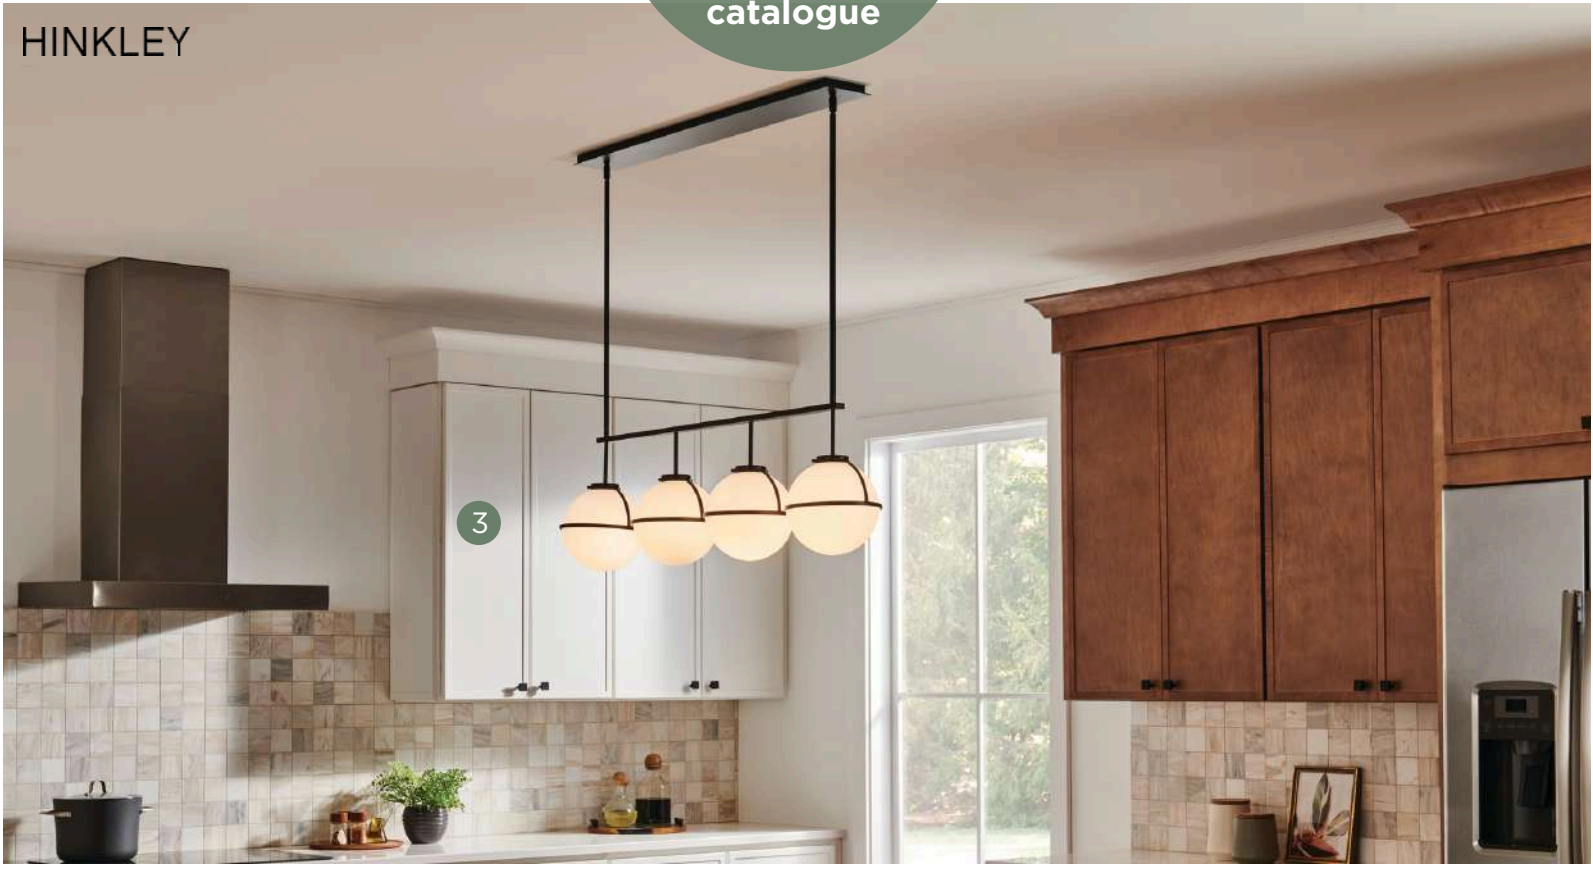

2 Solia Vanity
Reg. price
\$342

3 Serca Flushmount
Reg. price
\$410

livinglighting.com

1

2

20%
off
Hinkley's entire
catalogue

HINKLEY

3