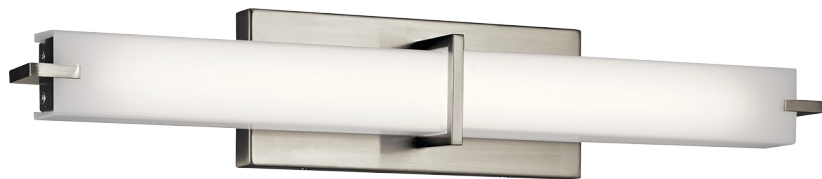

LED 24in Linear Bath Light NI

11146NILED (Brushed Nickel)

Project Name: _____

Location: _____

Type: _____

Qty: _____

Comments: _____

Ordering Information

Product ID	11146NILED
Finish	Brushed Nickel

Dimensions

Extension	4.25"
Height from center of Wall opening	2.25"
Base Backplate	11.00 X 4.75
Weight	1.00 LBS

Photometrics

Kelvin Temperature	3000 K
Color Rendering Index	90

Specifications

Material	Plastic
Diffuser Description	White Acrylic Diffuser

Electrical

Dimmable	Yes
Voltage	120-277 V
Operating Voltage Range	120-277

Qualifications

Safety Rated	Damp
Energy Star	Yes
Title 24	Yes
Expected Life Span	45000 Hours
Warranty	www.kichler.com/warranty

Primary Lamping

Light Source	LED
Lamp Included	Integrated
# of Bulbs/LED Modules	1
Delivered Lumens	1420
Delivered Efficacy	75
Dimming	Yes

Dimensions

Height	4.75"
Width	25.75"

Notes:

- 1) Information provided is subject to change without notice. All values are design or typical values when measured under laboratory conditions.
- 2) Incandescent Equivalent: The incandescent equivalent as presented is an approximate number and is for reference only.