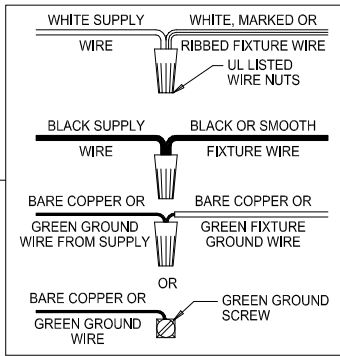

Assembly & Installation Instructions

CAUTION: Read instructions carefully and turn electricity off at main circuit breaker panel before beginning installation.

P710010-XXX-30

WARNING - If any Special Control Devices are used with this Fixture, Follow the Instructions Carefully to assure full compliance with N.E.C. requirements. If there are any questions, contact a Qualified Electrical Contractor.

CAUTION - All glass is fragile, use care when handling Glass component(s) and or Lamp(s).

CANOPY MOUNTING & WIRE CONNECTION ASSEMBLY STEPS:

1. D,E → A
2. L → D
3. B,A → C
4. F → G
5. H,J → D

ADJUST HEIGHT WITH "D"	
L	→ A (TO LOCK)
AJUSTA LA ALTURA CON "D"	
L	→ A (APRETAR)
RÉGLEZ LA HAUTEUR AVEC "D"	
L	→ A (À VERROUILLER)