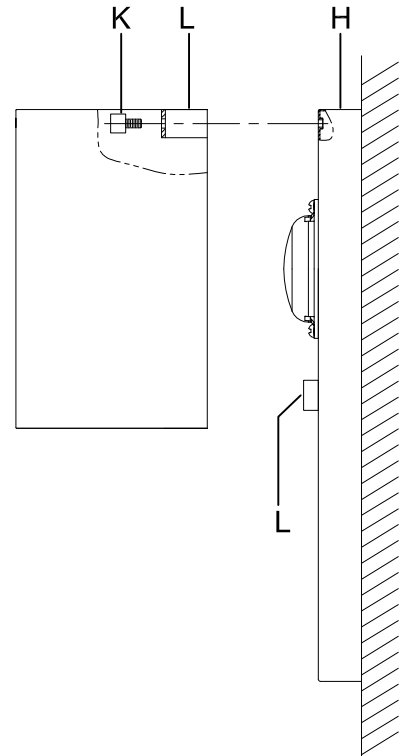

Assembly & Installation Instructions

CAUTION: Read instructions carefully and turn electricity off at main circuit breaker panel before beginning installation.

P710010-XXX-30

*****

WARNING - If any Special Control Devices are used with this Fixture, Follow the Instructions Carefully to assure full compliance with N.E.C. requirements. If there are any questions, contact a Qualified Electrical Contractor.

WARNING - This product contains chemicals known to the State of California to cause cancer, birth defects and /or other reproductive harm. Thoroughly wash hands after installing, handling, cleaning, or otherwise touching this product.

CAUTION - All glass is fragile, use care when handling Glass component(s) and or Lamp(s).

*****

CANOPY MOUNTING & WIRE CONNECTION ASSEMBLY STEPS:

1. D,E → A
2. L → D
3. B,A → C
4. F → G
5. H,J → D

ADJUST HEIGHT WITH "D"	
L	→ A (TO LOCK)
AJUSTA LA ALTURA CON "D"	
L	→ A (APRETAR)
RÉGLEZ LA HAUTEUR AVEC "D"	
L	→ A (À VERROUILLER)

*****

FIXTURE ASSEMBLY STEPS:

1. K,L → H

B, C & G
(NOT FURNISHED)
(NO INCLUIDA)
(NON FOURNIE)