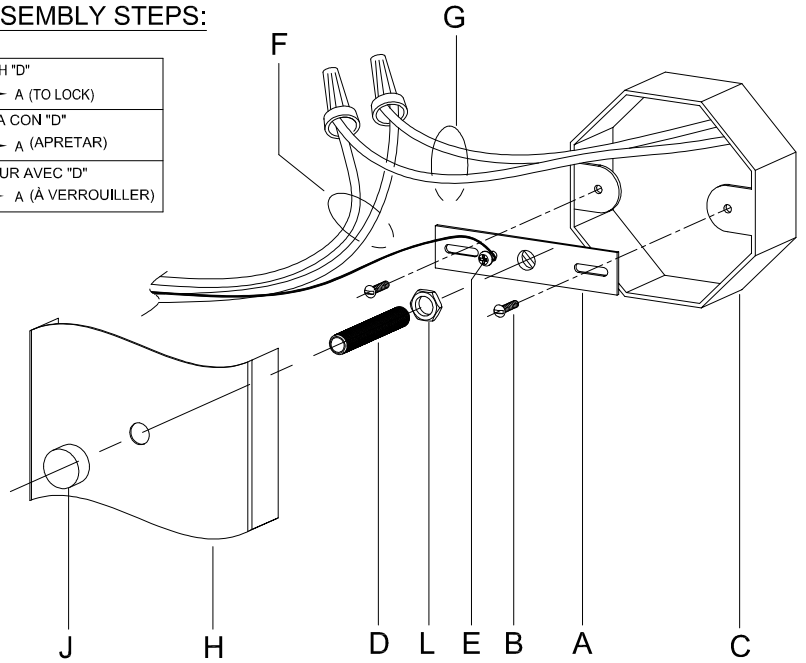

Assembly & Installation Instructions

CAUTION: Read instructions carefully and turn electricity off at main circuit breaker panel before beginning installation.

P710010-XXX-30

WARNING - If any Special Control Devices are used with this Fixture, Follow the Instructions Carefully to assure full compliance with N.E.C. requirements. If there are any questions, contact a Qualified Electrical Contractor.

CAUTION - All glass is fragile, use care when handling Glass component(s) and or Lamp(s).

CANOPY MOUNTING & WIRE CONNECTION ASSEMBLY STEPS:

1. D,E → A
2. L → D
3. B,A → C
4. F → G
5. H,J → D

ADJUST HEIGHT WITH "D"	
L	→ A (TO LOCK)
AJUSTA LA ALTURA CON "D"	
L	→ A (APRETAR)
RÉGLEZ LA HAUTEUR AVEC "D"	
L	→ A (À VERROUILLER)

FIXTURE ASSEMBLY STEPS:

1. K,L → H

B, C & G
(NOT FURNISHED)
(NO INCLUIDA)
(NON FOURNIE)

Instructions d'Assemblage et Installation

MISE EN GARDE: Lire les instructions avec soin et couper le courant au disjoncteur central avant de commencer l'installation.