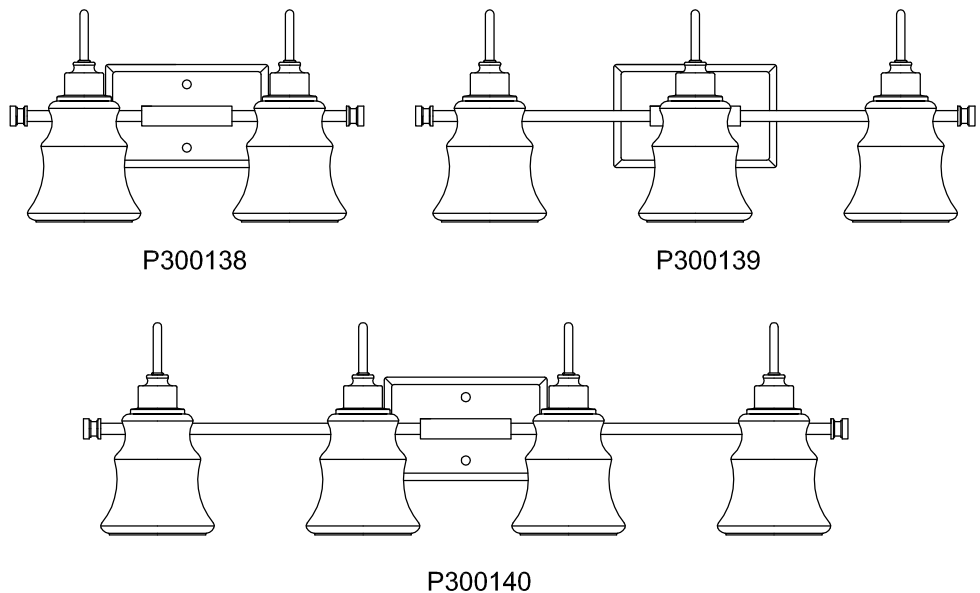

FIXTURE ASSEMBLY STEPS:

1. M,N → L
2. P → L

B, C, G & P
(NOT FURNISHED)
(NON FOURNIE)
(NO INCLUIDA)