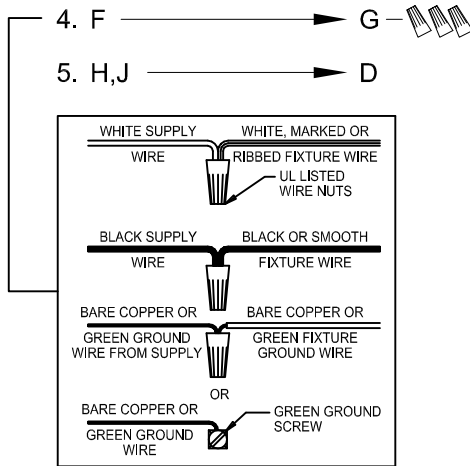

CAUTION: Read instructions carefully and turn electricity off at main circuit breaker panel before beginning installation.

300138, 300139, 300140

WARNING - If any Special Control Devices are used with this Fixture, Follow the Instructions Carefully to assure full compliance with N.E.C. requirements. If there are any questions, contact a Qualified Electrical Contractor.

CAUTION - All glass is fragile, use care when handling Glass component(s) and or Lamp(s).

CANOPY MOUNTING & WIRE CONNECTION ASSEMBLY STEPS:

1. D,E → A
2. Q → D
3. B,A → C
4. F → G
5. H,J → D

FIXTURE ASSEMBLY STEPS: