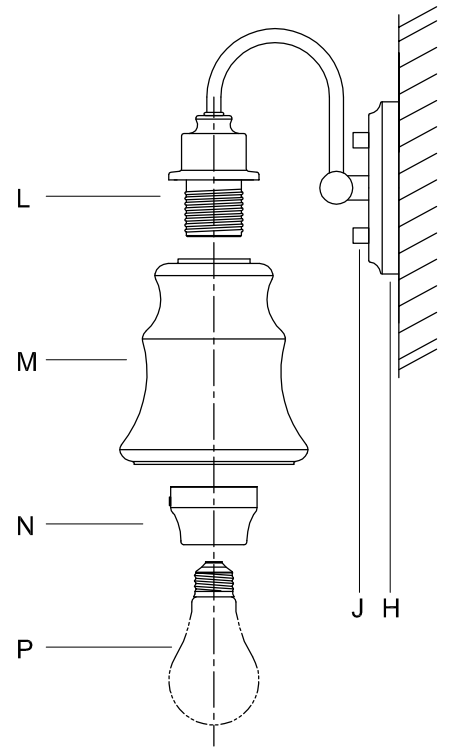

FIXTURE ASSEMBLY STEPS:

1. M,N → L
2. P → L

B, C, G & P
(NOT FURNISHED)
(NON FOURNIE)
(NO INCLUIDA)