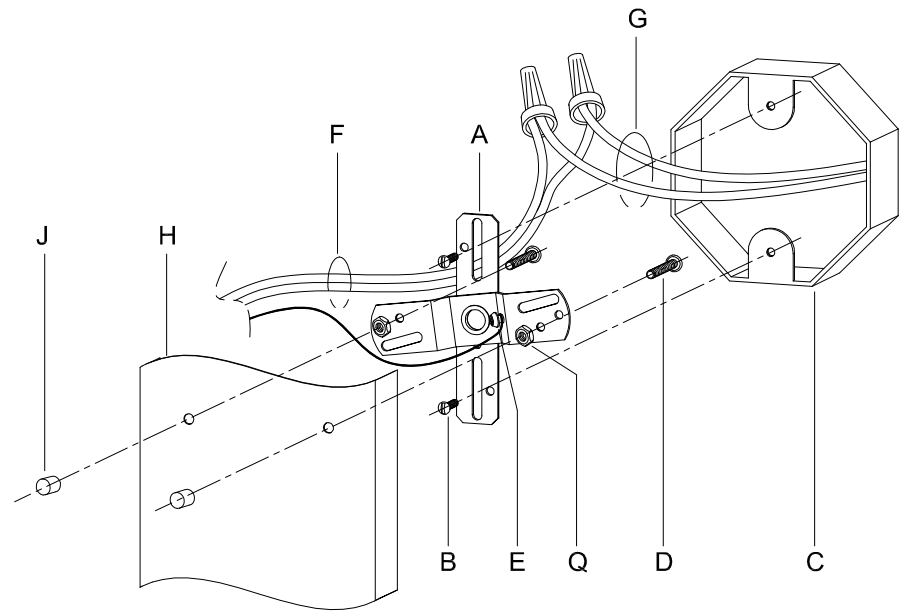

CAUTION: Read instructions carefully and turn electricity off at main circuit breaker panel before beginning installation.

300138, 300139, 300140

WARNING - If any Special Control Devices are used with this Fixture, Follow the Instructions Carefully to assure full compliance with N.E.C. requirements. If there are any questions, contact a Qualified Electrical Contractor.

CAUTION - All glass is fragile, use care when handling Glass component(s) and or Lamp(s).

CANOPY MOUNTING & WIRE CONNECTION ASSEMBLY STEPS:

1. D,E → A
2. Q → D
3. B,A → C
4. F → G
5. H,J → D

FIXTURE ASSEMBLY STEPS: