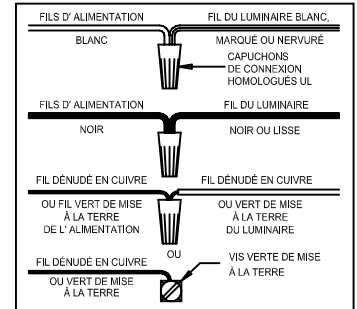

Instructions d'Assemblage et Installation

MISE EN GARDE: Lire les instructions avec soin et couper le courant au disjoncteur central avant de commencer l'installation.

*****

AVERTISSEMENT - S'il y a d'autres mécanismes régulateurs qui s'emploient avec ce dispositif, suivre soigneusement les instructions pour satisfaire aux exigences NEC. Si vous avez des questions, consulter un électricien qualifié.

AVERTISSEMENT - Ce produit contient des composants chimiques qui selon L'état de Californie provoquent un cancer, des infirmités de naissance et (ou) du mal au système reproductif. Il faut laver les mains soigneusement après avoir installé, manipulé, nettoyé, ou autrement touché ce produit.

MISE EN GARDE - Le verre est toujours fragile; maniez le(s) composant(s) et/ou l' (les) ampoule(s) avec prudence.

*****