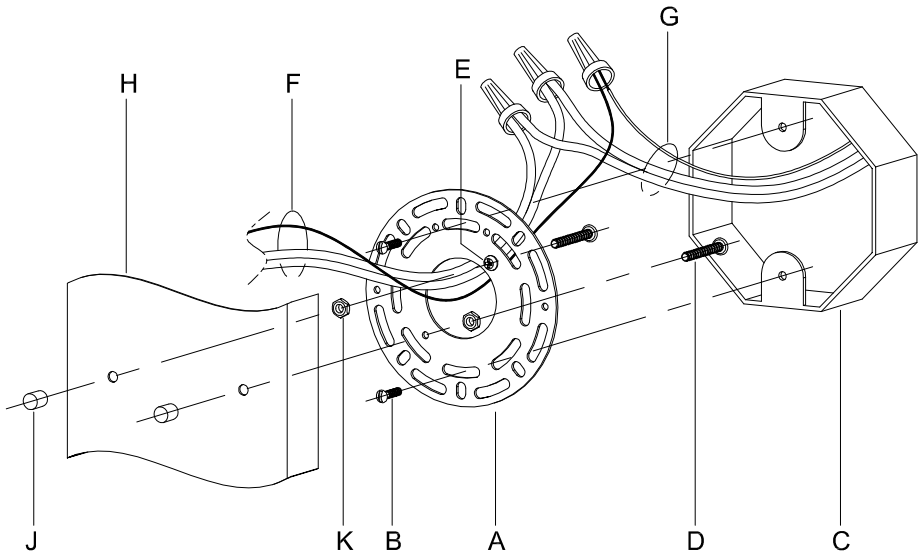

CAUTION: Read instructions carefully and turn electricity off at main circuit breaker panel before beginning installation.

300144, 300145, 300146, 300147

WARNING - If any Special Control Devices are used with this Fixture, Follow the Instructions Carefully to assure full compliance with N.E.C. requirements. If there are any questions, contact a Qualified Electrical Contractor.
WARNING - This product contains chemicals known to the State of California to cause cancer, birth defects and /or other reproductive harm. Thoroughly wash hands after installing, handling, cleaning, or otherwise touching this product.
CAUTION - All glass is fragile, use care when handling Glass component(s) and or Lamp(s).

CANOPY MOUNTING & WIRE CONNECTION ASSEMBLY STEPS:

1. D,E → A
2. K → D
3. B,A → C
4. F → G
5. H,J → D

FIXTURE ASSEMBLY STEPS:

1. M,N → L
2. P → L

B, C, G & P
 (NOT FURNISHED)
 (NO INCLUIDA)
 (NON FOURNIE)

Instructions d'Assemblage et Installation