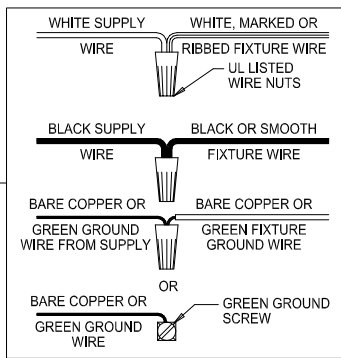

CAUTION: Read instructions carefully and turn electricity off at main circuit breaker panel before beginning installation.

300144, 300145, 300146, 300147

WARNING - If any Special Control Devices are used with this Fixture, Follow the Instructions Carefully to assure full compliance with N.E.C. requirements. If there are any questions, contact a Qualified Electrical Contractor.
WARNING - This product contains chemicals known to the State of California to cause cancer, birth defects and /or other reproductive harm. Thoroughly wash hands after installing, handling, cleaning, or otherwise touching this product.
CAUTION - All glass is fragile, use care when handling Glass component(s) and or Lamp(s).

CANOPY MOUNTING & WIRE CONNECTION ASSEMBLY STEPS:

1. D,E → A
2. K → D
3. B,A → C
4. F → G
5. H,J → D

FIXTURE ASSEMBLY STEPS:

1. M,N → L
2. P → L

B, C, G & P
 (NOT FURNISHED)
 (NO INCLUIDA)
 (NON FOURNIE)

Instructions d'Assemblage et Installation