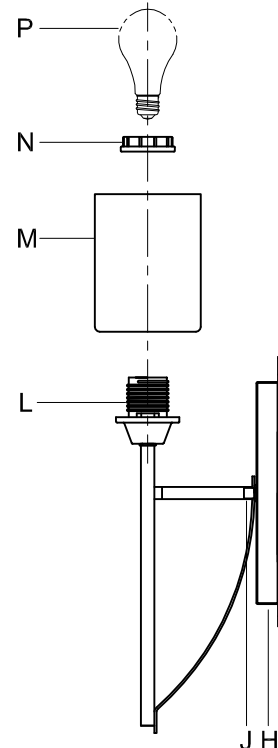

CAUTION: Read instructions carefully and turn electricity off at main circuit breaker panel before beginning installation.

300144, 300145, 300146, 300147

WARNING - If any Special Control Devices are used with this Fixture, Follow the Instructions Carefully to assure full compliance with N.E.C. requirements. If there are any questions, contact a Qualified Electrical Contractor.
WARNING - This product contains chemicals known to the State of California to cause cancer, birth defects and /or other reproductive harm. Thoroughly wash hands after installing, handling, cleaning, or otherwise touching this product.
CAUTION - All glass is fragile, use care when handling Glass component(s) and or Lamp(s).

CANOPY MOUNTING & WIRE CONNECTION ASSEMBLY STEPS:

1. D,E → A
2. K → D
3. B,A → C
4. F → G
5. H,J → D

FIXTURE ASSEMBLY STEPS:

1. M,N → L
2. P → L

B, C, G & P
 (NOT FURNISHED)
 (NO INCLUIDA)
 (NON FOURNIE)

Instructions d'Assemblage et Installation