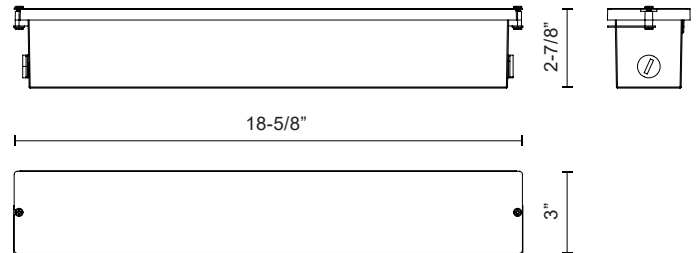

**NEWPORT
ER72420-CBOX
STEP LIGHTS**

PROJECT

DESCRIPTION

Die cast wet location back box compatible with the ER72420.

SPECIFICATION DETAILS

Fixture Dimensions	W18-5/8" x H3" x E2-7/8"
Location	Wet
Mounting Style	Wall Mount
Material	Aluminum

* For custom options, consult factory for details.

* For warranty information, please visit www.kuzcolighting.com/warranty

KUZCO

CANADA: 19054 28TH AVENUE - SURREY, BC V3Z 6M3
USA: 3035 E. LONE MOUNTAIN ROAD - LAS VEGAS, NV 89081

WWW.KUZCOLIGHTING.COM

© 2024 KUZCO LIGHTING. ALL RIGHTS RESERVED.

COMMENT