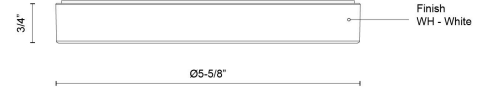

Mio 5-in Flush Mount

| Model | Color Temperature | Wattage | Voltage | Total Lumens | Delivered Lumens | Dimmer Support (Optional, Not Included) |
|--|------------------------------------|---------|---------|--------------|------------------|---|
| FM47705-5CCT FM47705-WH-5CCT | 5CCT,2700K,3000K,3500K,4000K,5000K | 12W | 120V | 1020lm | 779lm | TRIAC/ELV |

SPECIFICATION DETAILS

| | |
|------------------------|---|
| Fixture Dimensions | D5-5/8" x H3/4" |
| Location | Wet |
| Diffuser Details | Frosted Acrylic Diffuser |
| Dimming Range | 100% - 10% |
| Illumination Direction | Down |
| Light Source/Life | LED (50,000 hours) 90CRI |
| Material | Steel, Polymeric Material |
| Compliance | CEC Title 24: Yes CSA Certified: Yes |